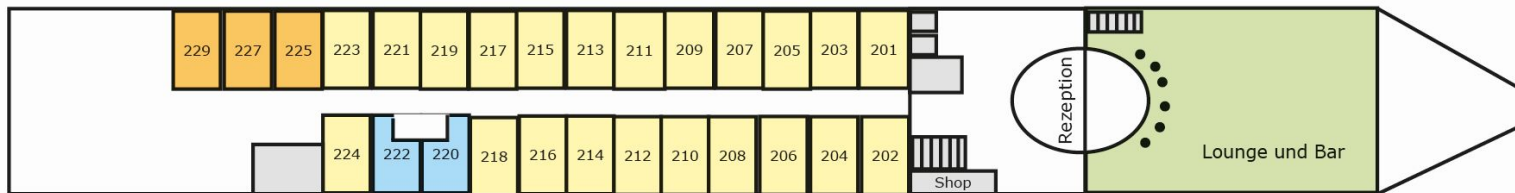

MS NORMANDIE

Sonnendeck / Sun Deck

Oberdeck / Upper Deck

Hauptdeck / Main Deck

- 2-Bett-Kabine Hauptdeck
Two-bed-cabin main deck
- 1-Bett-Kabine Oberdeck
One-bed-cabin upper deck
- 2-Bett-Kabine Oberdeck
Two-bed-cabin upper deck
- 2-Bett-Kabine Oberdeck achtern
Two-bed-cabin upper deck astern