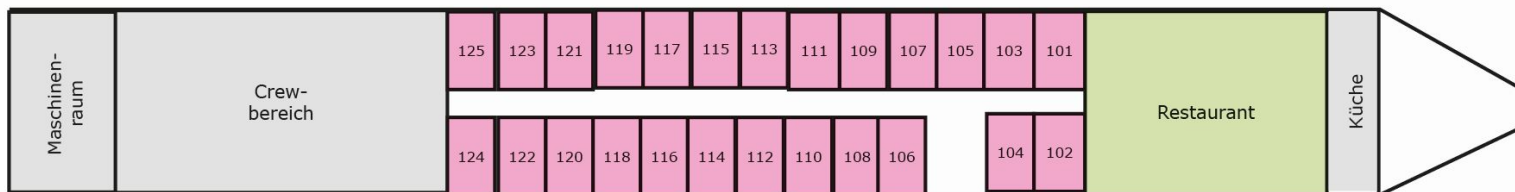

MS NORMANDIE

Sonnendeck / Sun Deck

Oberdeck / Upper Deck

Hauptdeck / Main Deck

- 2-Bett-Kabine Hauptdeck
Two-bed-cabin main deck
- 1-Bett-Kabine Oberdeck
One-bed-cabin upper deck
- 2-Bett-Kabine Oberdeck
Two-bed-cabin upper deck
- 2-Bett-Kabine Oberdeck achtern
Two-bed-cabin upper deck astern